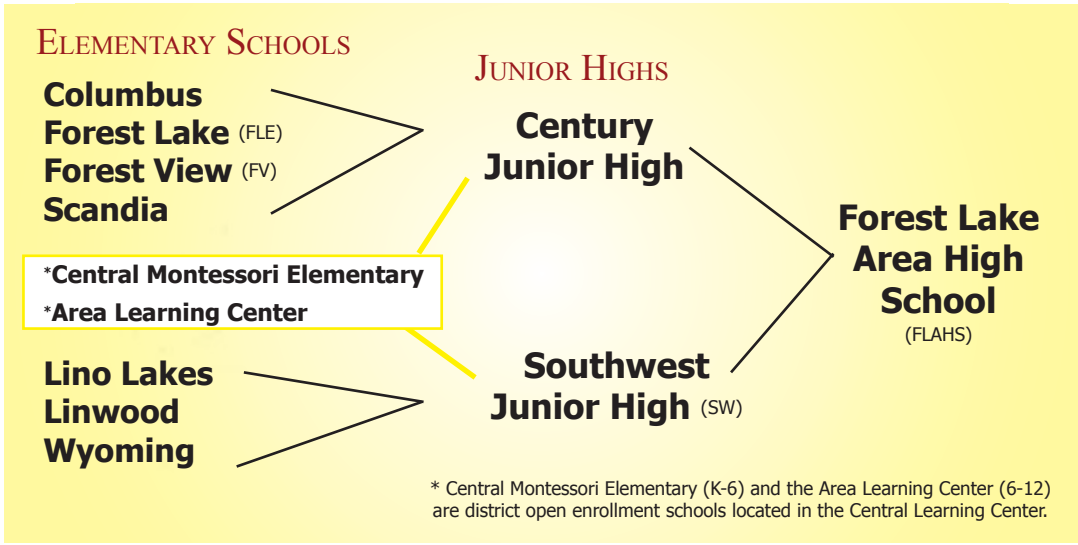

Forest Lake Area Schools Elementary Attendance Boundaries

To find a school by specific address, call 651-982-8106

For a more comprehensive map of our district and for more information about our schools, log-on to www.forestlake.k12.mn.us