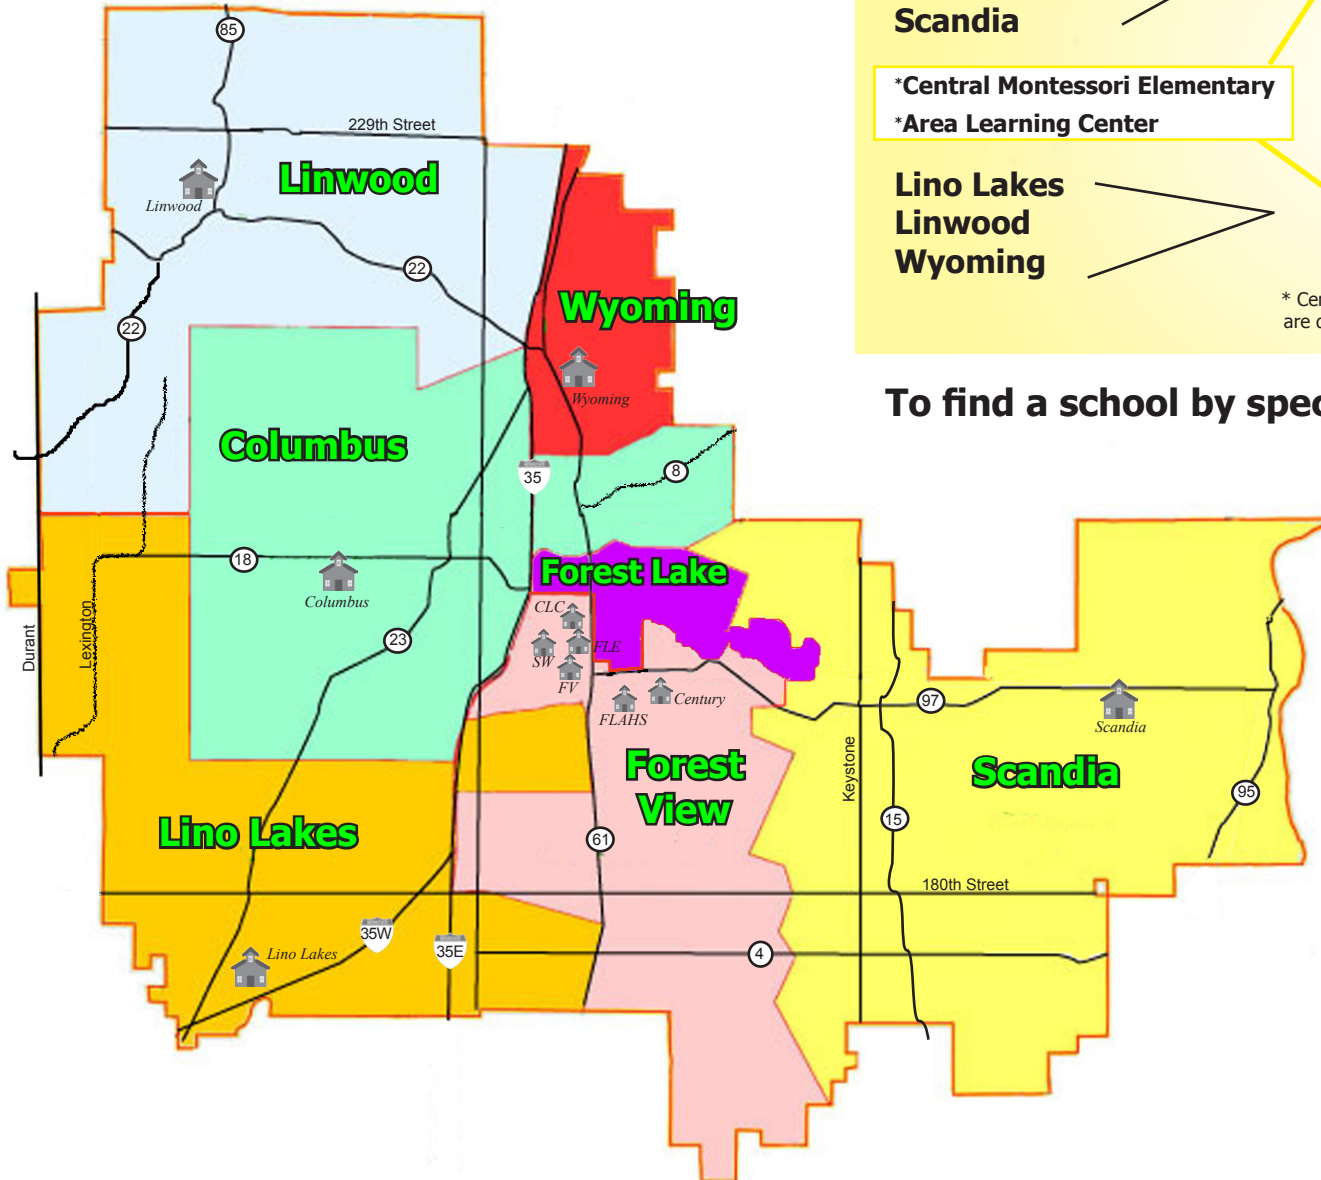

Forest Lake Area Schools Elementary Attendance Boundaries

To find a school by specific address, call 651-982-8106

For a more comprehensive map of our district and for more information about our schools, log-on to www.forestlake.k12.mn.us